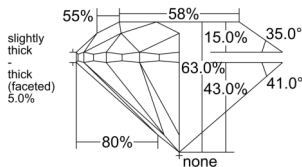

GIA®

FACSIMILE

GIA REPORT 5232499311

Verify this report at GIA.edu

GIA NATURAL DIAMOND DOSSIER®

February 03, 2025
GIA Report Number 5232499311
Shape and Cutting Style ..... Round Brilliant
Measurements ..... 4.53 - 4.60 x 2.88 mm

GRADING RESULTS

Carat Weight ..... 0.38 carat
Color Grade ..... D
Clarity Grade VS1
Cut Grade ..... Very Good

ADDITIONAL GRADING INFORMATION

Polish ..... Good
Symmetry ..... Very Good
Fluorescence ..... None
Clarity Characteristics..... Chip, Indented Natural, Pinpoint
Inscription(s): GIA 5232499311

PROPORTIONS

Profile to actual proportions